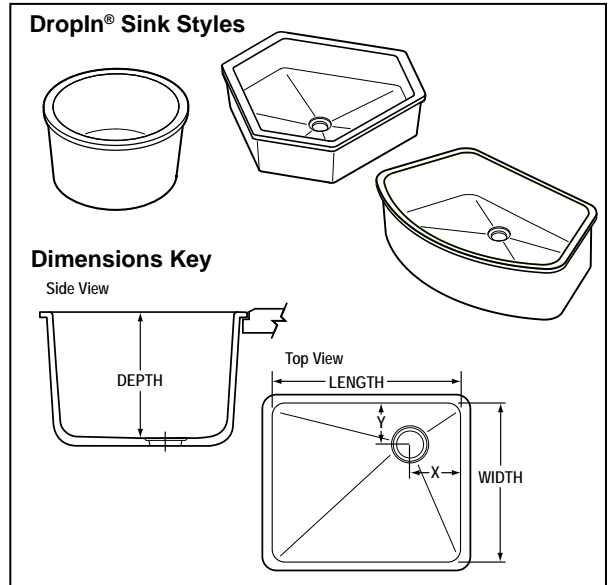

PRODUCT DIMENSIONS

DOMESTIC SIZES

Round Dropln® Sinks

Sink No.	Outlet	Wgt (lb)	Dimensions (in)				
			Inside Bowl			Outlet Location	
			Length	Width	Depth	X	Y
DRS12	Center	18	12.0	Round	7.8	Center	

Special Order Round, Trifacia & Eliptical Droplns

Sink No.	Outlet	Wgt (lb)	Dimensions (in)				
			Inside Bowl			Outlet Location	
			Length	Width	Depth	X	Y
D100**	Center	29	22.5	Hexagon	5.0	Center	
D200**	End	64	30.9	Hexagon	7.0	15.5	8.0
DRS10*	Center	14	10.0	Round	7.8	Center	
DHC20*	End	82	30.0	Hexagon	7.0	Center	
D99*	End	56	32.0	Eliptical	10.0	11.5	4.5

Round Undermount Sinks

Sink No.	Outlet	Wgt (lb)	Dimensions (in)				
			Inside Bowl			Outlet	
			Length	Width	Depth	X	Y
RS05C	Center	21	11.9	Round	7.5	Center	

Special Order Round & Trifacia Undermount Sinks

Sink No.	Outlet	Wgt (lb)	Dimensions (in)				
			Inside Bowl			Outlet	
			Length	Width	Depth	X	Y
RS10C*	Center	37	19.5	Round	8.5	Center	
H20C*	Center	82	30.0	Hexagon	6.9	Center	

All sinks are available at both plants unless they are Special Order Sinks, available as noted:
 * Available only from Taylor, TX, plant (colors: Black Onyx, Gray, Graphite, Tan, Forest Green and Steel Blue).
 ** Available only from Canton, MI, plant (colors: Black Onyx, Gray and Alpine White)
 All Dimensions are nominal. Exterior dimensions vary by MFG location. Cutsheets available upon request.