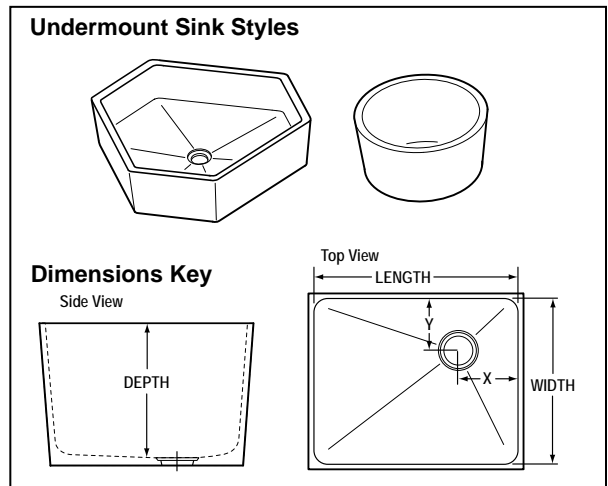

PRODUCT DIMENSIONS

DOMESTIC SIZES

Round Dropln® Sinks

Sink No.	Outlet	Wgt (lb)	Dimensions (in)				
			Inside Bowl			Outlet Location	
			Length	Width	Depth	X	Y
DRS12	Center	18	12.0	Round	7.8	Center	

Special Order Round, Trifacia & Eliptical Droplns

Sink No.	Outlet	Wgt (lb)	Dimensions (in)				
			Inside Bowl			Outlet Location	
			Length	Width	Depth	X	Y
D100**	Center	29	22.5	Hexagon	5.0	Center	
D200**	End	64	30.9	Hexagon	7.0	15.5	8.0
DRS10*	Center	14	10.0	Round	7.8	Center	
DHC20*	End	82	30.0	Hexagon	7.0	Center	
D99*	End	56	32.0	Eliptical	10.0	11.5	4.5

Round Undermount Sinks

Sink No.	Outlet	Wgt (lb)	Dimensions (in)				
			Inside Bowl			Outlet	
			Length	Width	Depth	X	Y
RS05C	Center	21	11.9	Round	7.5	Center	

Special Order Round & Trifacia Undermount Sinks

Sink No.	Outlet	Wgt (lb)	Dimensions (in)				
			Inside Bowl			Outlet	
			Length	Width	Depth	X	Y
RS10C*	Center	37	19.5	Round	8.5	Center	
H20C*	Center	82	30.0	Hexagon	6.9	Center	

All sinks are available at both plants unless they are Special Order Sinks, available as noted:
 * Available only from Taylor, TX, plant (colors: Black Onyx, Gray, Graphite, Tan, Forest Green and Steel Blue).
 ** Available only from Canton, MI, plant (colors: Black Onyx, Gray and Alpine White)
 All Dimensions are nominal. Exterior dimensions vary by MFG location. Cutsheets available upon request.