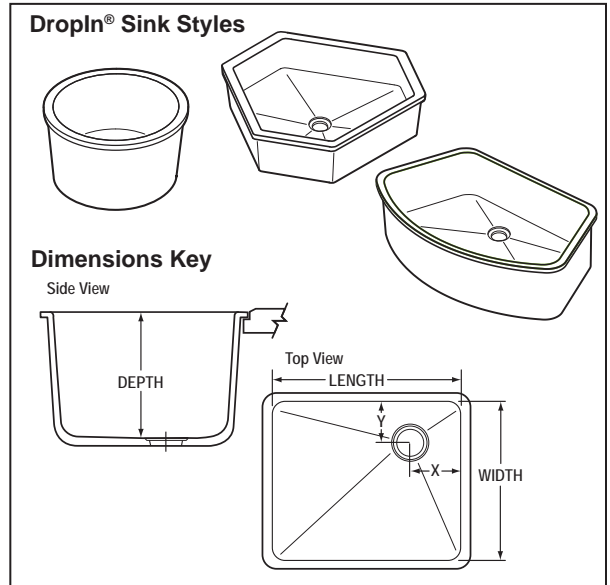

# PRODUCT DIMENSIONS

INTERNATIONAL SIZES

## Round Dropln® Sinks

Sink No.	Outlet	Wgt (kg)	Dimensions (mm)				
			Inside Bowl			Outlet Location	
			Length	Width	Depth	X	Y
DRS12	Center	8	305	Round	198	Center	

## Special Order Round, Trifacia & Eliptical Droplns

Sink No.	Outlet	Wgt (kg)	Dimensions (in)				
			Inside Bowl			Outlet Location	
			Length	Width	Depth	X	Y
D100**	Center	13	572	Hexagon	127	Center	
D200**	End	29	785	Hexagon	178	394	203
DRS10*	Center	6	254	Round	198	Center	
DHC20*	End	37	762	Hexagon	178	Center	
D99*	End	26	813	Semi-Circle	254	292	114

## Round Undermount Sinks

Sink No.	Outlet	Wgt (kg)	Dimensions (mm)				
			Inside Bowl			Outlet	
			Length	Width	Depth	X	Y
RS05C	Center	10	302	Round	191	Center	