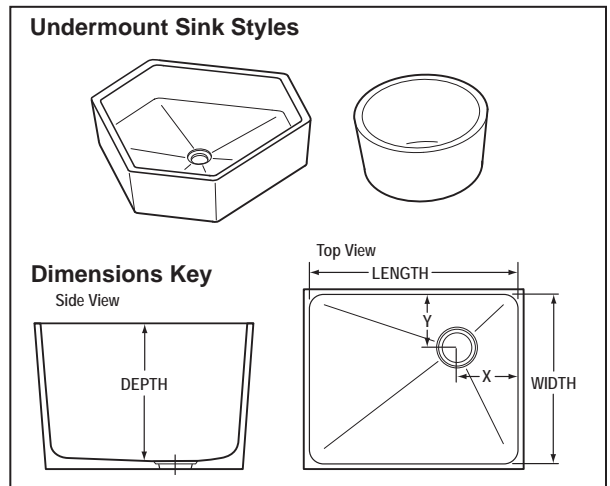

Special Order Round & Trifacia Undermount Sinks

Sink No.	Outlet	Wgt (kg)	Dimensions (mm)				
			Inside Bowl			Outlet	
			Length	Width	Depth	X	Y
RS10C*	Center	17	495	Round	216	Center	
H20C*	Center	37	762	Hexagon	175	Center	

All sinks are available at both plants unless they are Special Order Sinks, available as noted:
* Available only from Taylor, TX, plant (colors: Black Onyx, Gray, Graphite, Tan, Forest Green and Steel Blue).
** Available only from Canton, MI, plant (colors: Black Onyx, Gray and Alpine White)
All Dimensions are nominal. Exterior dimensions vary by MFG location. Cutsheets available upon request.