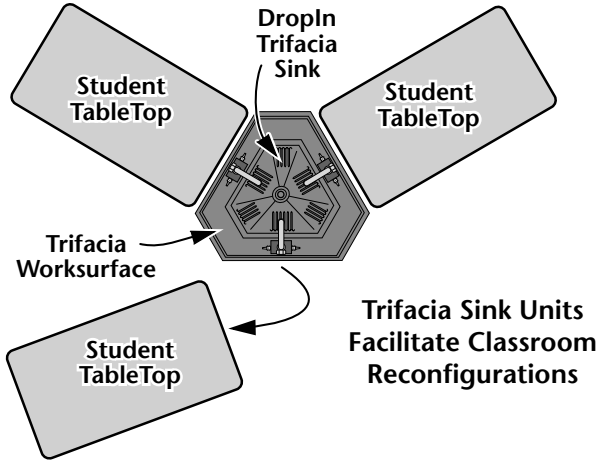

PRODUCT DIMENSIONS

Trifacia Top Dimensions

Style No.	Dimensions (in)	
	Length	Width
876	54.1	46.9
870	55.0	47.6
871	55.1	48.1

Please Note: Listed dimensions are typical values only. Variations within normal tolerances are possible. Durcon makes no warranty, express or implied that the results described herein will be obtained under end-use conditions.